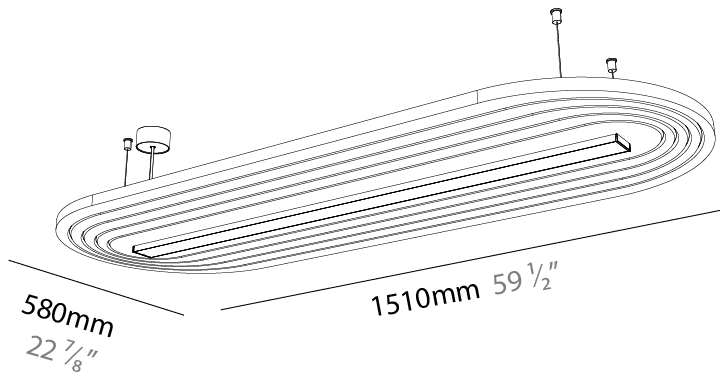

Diffuser: [PMMA - Opal / Clear / Microprism / Clear Microprism / Wallwash Double Asymmetric / Glare Control / Black Raster / Black Raster / Wallwash Left / Wallwash Right](#)

Fixture Finish: [SSR / BKV / CWI / CRY / HAB / UFT / ITA / RUA / FTG / MYG / LOD / PUS / FRO / FUP / KIA / POP / BLS / SPG / MEY / GOH / CHC / COM / ABZ / JAG / OBR / MOS / ROR](#)

Holder Finish: [SSR / BKV / CWI / CRY / HAB / LAG / UFT / ITA / RUA / RUR / MIC / FTG / MYG / TWT / LOD / PUS / FRO / FUP / KIA / POP / BLS / SPG / MEY / GOH / GUM / CHC / COM / ABZ / JAG](#)

Accent Finish: [OPL / MPM / CMP / BKR / WHR / GCL / WWR / WWL / WDA](#)

Acoustic Finish: [SFW / CYW / SEE / SYN / MTS / PMB / TTN / CYB / STO / DPE / BES / SHB / ARE / ANE / VRD / CRF](#)

Fixture Material: [Acoustic / Aluminum / PMMA](#)

Primary Material: [Acoustic](#)

Cable Details: [2000mm/78 3/4" or 6000mm/236 1/4" Cable, - Transparent](#)

ELECTRICAL

Lamp Type: LED
Input Wattage (W): 47.3
Total Output Wattage (W): 42.7
Dimming: [Non-dimming / DALI Dimming / MATTER Dimming](#)
Driver Included: No
Driver Location: Remote
Driver Class: Class 2
Input Voltage (V): 120 - 277
Upon Request: [0 - 10V Dimming / Phase Dimming](#)

LED

Color Temperature (°K): [2700 / 3000 / 3500 / 4000](#)
Max. Delivered Lumen (lm): Max 6567
Nominal Lumen (lm): Max 7840
CRI: >90 CRI
Lamp Life (hrs): 50000

OPTICAL

RATINGS AND CERTIFICATIONS

Certified By: Certified for North American Standards
IP rating: IP20