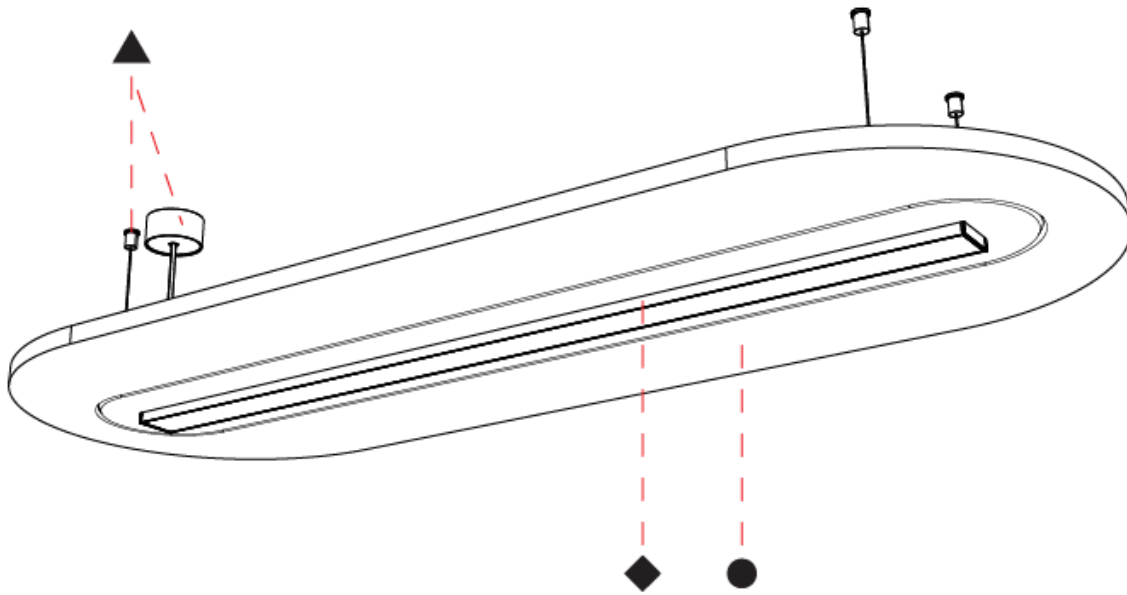

SERENII ROUND SUSPENSION

A3001176-

PROJECT
TYPE
SPECIFIER
QUANTITY
DATE

A